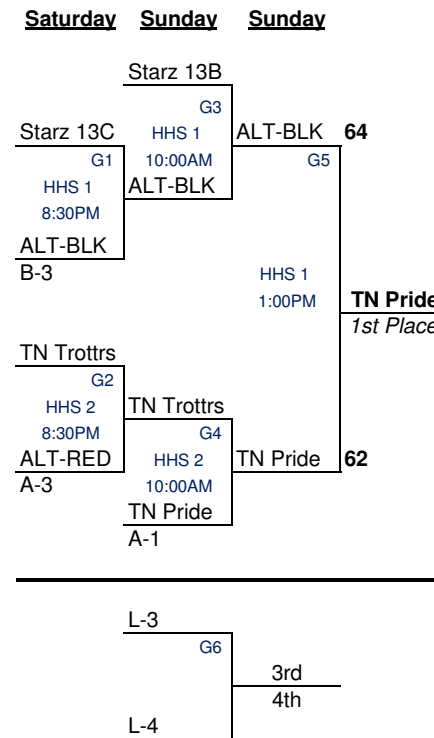

13U	Pool A	1	2	3	W	L	PTS	POS
1	AL Southern Starz 13u-Crow		10	-8	1	1	2	2
2	AL Twisters 13u-Red	-10		-13	0	2	-23	3
3	TN Team Pride 13u	8	13		2	0	21	1

DAY	TIME	GYM	DAY	TIME	GYM	DAY	TIME	GYM
FRI 4/4	6:00PM	HHS 1	SAT 4/5	8:30AM	HHS 2	SAT 4/5	2:30PM	HHS 1
1	vs	2	2	vs	3	3	vs	1
47	—	37	26	—	65	59	—	51

13U	Pool B	1	2	3	4	W	L	PTS	POS
1	AL Southern Starz 13u-Bush <i>(Qualified)</i>		9	13	1	3	0	22	1
2	AL Twisters 13u-Black	-9		13	-2	1	2	4	3
3	Kentucky Blast 13u	-13	-13		-13	0	3	-26	4
4	TN Lady Trotters 13u	-1	2	13		2	1	14	2

DAY	TIME	GYM	DAY	TIME	GYM	DAY	TIME	GYM
FRI 4/4	7:30PM	HHS 1	FRI 4/4	7:30PM	HHS 2	SAT 4/5	11:30AM	HHS 1
1	vs	2	3	vs	4	3	vs	1
42	—	33	34	—	60	32	—	45

DAY	TIME	GYM	DAY	TIME	GYM	DAY	TIME	GYM
SAT 4/5	2:30PM	HHS 2	SAT 4/5	5:30PM	HHS 2	SAT 4/5	5:30PM	HHS 1
2	vs	4	2	vs	3	1	vs	4
42	—	44	42	—	27	57	—	56

Gym:

HHS 1 = Huntsville High-Main
HHS 2 = Huntsville High-Aux

BJ 1 = Bob Jones High-Main
BJ 2 = Bob Jones High-Aux

LEE 1 = Lee High School-Main
LEE 2 = Lee High School-Aux

NOT NECESSARY ...