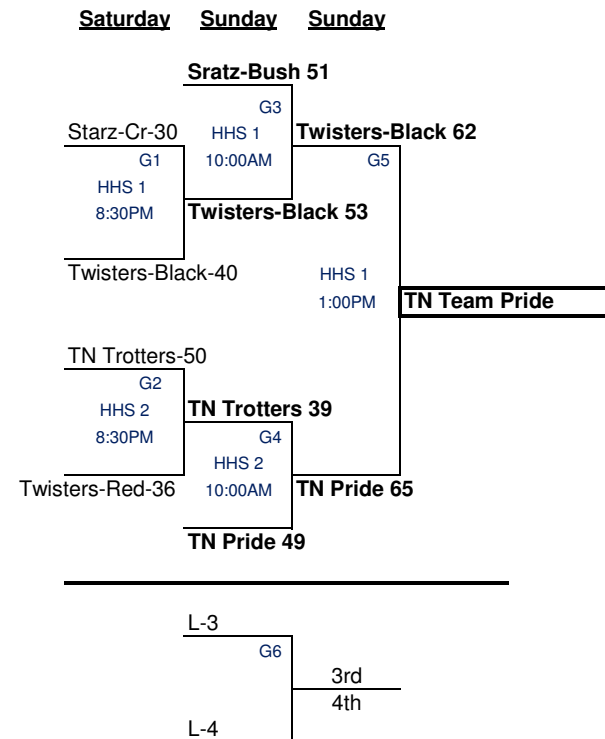

13U	Pool A	1	2	3	W	L	PTS	POS
1	AL Southern Starz 13u-Crow		10	-8	1	1		2
2	AL Twisters 13u-Red	-10		-13		2		3
3	TN Team Pride 13u	8	13		2			1

DAY	TIME	GYM	DAY	TIME	GYM	DAY	TIME	GYM
FRI 4/4	6:00PM	HHS 1	SAT 4/5	8:30AM	HHS 2	SAT 4/5	2:30PM	HHS 1
1	vs	2	2	vs	3	3	vs	1
47	—	37	29	—	65	59	—	51

13U	Pool B	1	2	3	4	W	L	PTS	POS
1	AL Southern Starz 13u-Bush <i>(Qualified)</i>		9	13	1	3			1
2	AL Twisters 13u-Black	-9		13	-2	1	2		3
3	Kentucky Blast 13u	-13	-13		-13		3		4
4	TN Lady Trotters 13u	-1	2	13		2	1		2

DAY	TIME	GYM	DAY	TIME	GYM	DAY	TIME	GYM
FRI 4/4	7:30PM	HHS 1	FRI 4/4	7:30PM	HHS 2	SAT 4/5	11:30AM	HHS 1
1	vs	2	3	vs	4	3	vs	1
42	—	33	34	—	60	32	—	45

DAY	TIME	GYM	DAY	TIME	GYM	DAY	TIME	GYM
SAT 4/5	2:30PM	HHS 2	SAT 4/5	5:30PM	HHS 2	SAT 4/5	5:30PM	HHS 1
2	vs	4	2	vs	3	1	vs	4
42	—	44	42	—	27	57	—	56

**Gym:**

HHS 1 = Huntsville High-Main  
HHS 2 = Huntsville High-Aux

BJ 1 = Bob Jones High-Main  
BJ 2 = Bob Jones High-Aux

LEE 1 = Lee High School-Main  
LEE 2 = Lee High School-Aux

Only IF NECESSARY ...